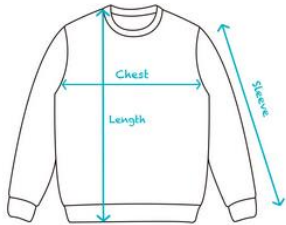

UNIFORM MEASUREMENT GUIDE – please use as a guide

S/S POLO	4	6	8	10	12	14	16
CHEST (CM)	30	32	34	36	38	40	42
LENGTH (CM)	47	50	53	56	60	63	67
SLEEVES (CM)	13	14	15	16	17	18	19

BREATHE POLO	4	6	8	10	12	14	16
CHEST (CM)	30	32	34	36	38	40	43
LENGTH (CM)	47	50	53	56	60	63	67
SLEEVES (CM)	18	19	20	21	22	23	24

L/S POLO	4	6	8	10	12	14	16
CHEST (CM)	30	32	34	36	39	41	44
LENGTH (CM)	47	50	53	56	60	63	67
SLEEVES (CM)	30	32	34	36	38	40	42

WINDCHEATER	4	6	8	10	12	14	16
CHEST (CM)	33	35	37	39	40	42	43
LENGTH (CM)	41	43	45	47	49	51	53
SLEEVES (CM)	34.5	35.5	36.5	37.5	38.5	39.5	40.5