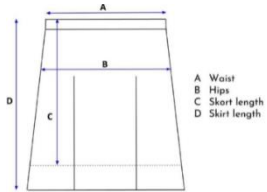

BOMBER JACKET	4	6	8	10	12	14	16
CHEST (CM)	37.5	38.5	39.5	41	42.5	44	46
SHOULDERS (CM)	33	35	37	39	41	43	45
BODY LENGTH (CM)	46	48	50	52	54	56	58
SLEEVES (CM)	25	36.5	38	39.5	41	42.5	44

T-SHIRT	4	6	8	10	12	14	16
CHEST (CM)	36.5	39	41.5	44	46.5	49	52
LENGTH (CM)	46.5	50	54.5	59	63.5	68	71
SLEEVES (CM)	13	14	15	16	17	18	19

PINAFORE	4	6	8	10	12	14	16
BIB LENGTH(CM)	24	25	26	27	28	29	30
WAIST (CM)	27	28.5	30	31.5	33	34.5	36
LENGTH (CM)	45	47.5	50	52.5	55	57.5	59

DRESS	4	6	8	10	12	14	16
WAIST (CM)	30	32	34	36	38	40	42
LENGTH (CM)	57	61	66	70	74	78	82
SLEEVE (CM)	14	14.5	15	15.5	16	16.5	17

SHORTS	4	6	8	10	12	14
WAIST (CM)	23	24	27	28.5	30	32
LENGTH (CM)	33	34.5	36	40	44	47

TRACK PANTS	4	6	8	10	12	14	16
WAIST (CM)	25	27	29	31	33	35	37
LENGTH (CM)	75	80	85	91	97	103	109
INSEAM (CM)	50	53	56	60	64	68	72

CULOTTES	4	6	8	10	12	14
WAIST (CM)	24.5	26.5	29	30.5	32	33.5
HIPS (CM)	31	33.5	38	39	41	44
SHORT LENGTH (CM)	24	27	29.5	31	34	35
SKIRT LENGTH (CM)	29	31.5	33	35	37.5	38.5

Back half of waist has elastic