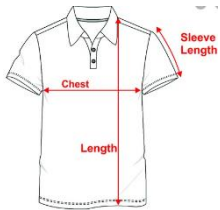

UNIFORM MEASUREMENT GUIDE – please use as a guide

S/S POLO	4	6	8	10	12	14	16
CHEST (CM)	30	32	34	36	38	40	42
LENGTH (CM)	47	50	53	56	60	63	67
SLEEVES (CM)	13	14	15	16	17	18	19

BREATHE POLO	4	6	8	10	12	14	16
CHEST (CM)	30	32	34	36	38	40	43
LENGTH (CM)	47	50	53	56	60	63	67
SLEEVES (CM)	18	19	20	21	22	23	24