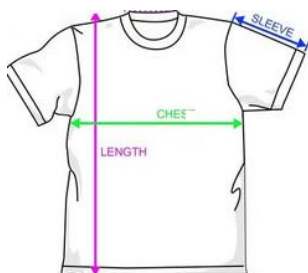

T-SHIRT	4	6	8	10	12	14	16
CHEST (CM)	36.5	39	41.5	44	46.5	49	52
LENGTH (CM)	46.5	50	54.5	59	63.5	68	71
SLEEVES (CM)	13	14	15	16	17	18	19