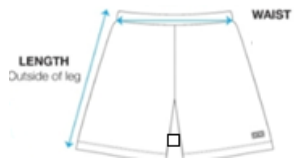

L/S POLO	4	6	8	10	12	14	16
CHEST (CM)	30	32	34	36	39	41	44
LENGTH (CM)	47	50	53	56	60	63	67
SLEEVES (CM)	30	32	34	36	38	40	42

WINDCHEATER	4	6	8	10	12	14	16
CHEST (CM)	33	35	37	39	40	42	43
LENGTH (CM)	41	43	45	47	49	51	53
SLEEVES (CM)	34.5	35.5	36.5	37.5	38.5	39.5	40.5

BOMBER JACKET	4	6	8	10	12	14	16
CHEST (CM)	37.5	38.5	39.5	41	42.5	44	46
SHOULDERS (CM)	33	35	37	39	41	43	45
BODY LENGTH (CM)	46	48	50	52	54	56	58
SLEEVES (CM)	25	36.5	38	39.5	41	42.5	44

T-SHIRT	4	6	8	10	12	14	16
CHEST (CM)	36.5	39	41.5	44	46.5	49	52
LENGTH (CM)	46.5	50	54.5	59	63.5	68	71
SLEEVES (CM)	13	14	15	16	17	18	19

PINAFORE	4	6	8	10	12	14	16
BIB LENGTH(CM)	24	25	26	27	28	29	30
WAIST (CM)	27	28.5	30	31.5	33	34.5	36
LENGTH (CM)	45	47.5	50	52.5	55	57.5	59

DRESS	4	6	8	10	12	14	16
WAIST (CM)	30	32	34	36	38	40	42
LENGTH (CM)	57	61	66	70	74	78	82
SLEEVE (CM)	14	14.5	15	15.5	16	16.5	17