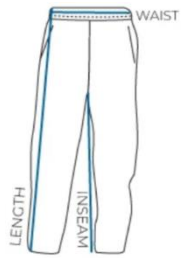

TRACK PANTS	4	6	8	10	12	14	16
WAIST (CM)	25	27	29	31	33	35	37
LENGTH (CM)	75	80	85	91	97	103	109
INSEAM (CM)	50	53	56	60	64	68	72