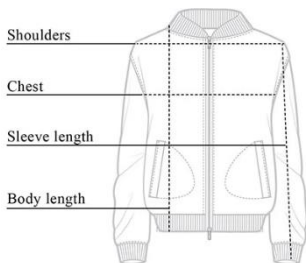

UNIFORM MEASUREMENT GUIDE – please use as a guide

S/S POLO	4	6	8	10	12	14	16
CHEST (CM)	30	32	34	36	38	40	42
LENGTH (CM)	47	50	53	56	60	63	67
SLEEVES (CM)	13	14	15	16	17	18	19

BREATHE POLO	4	6	8	10	12	14	16
CHEST (CM)	30	32	34	36	38	40	43
LENGTH (CM)	47	50	53	56	60	63	67
SLEEVES (CM)	18	19	20	21	22	23	24

L/S POLO	4	6	8	10	12	14	16
CHEST (CM)	30	32	34	36	39	41	44
LENGTH (CM)	47	50	53	56	60	63	67
SLEEVES (CM)	30	32	34	36	38	40	42

WINDCHEATER	4	6	8	10	12	14	16
CHEST (CM)	33	35	37	39	40	42	43
LENGTH (CM)	41	43	45	47	49	51	53
SLEEVES (CM)	34.5	35.5	36.5	37.5	38.5	39.5	40.5