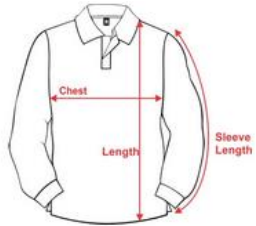

UNIFORM MEASUREMENT GUIDE – please use as a guide

S/S POLO	4	6	8	10	12	14	16
CHEST (CM)	30	32	34	36	38	40	42
LENGTH (CM)	47	50	53	56	60	63	67
SLEEVES (CM)	13	14	15	16	17	18	19

BREATHE POLO	4	6	8	10	12	14	16
CHEST (CM)	30	32	34	36	38	40	43
LENGTH (CM)	47	50	53	56	60	63	67
SLEEVES (CM)	18	19	20	21	22	23	24